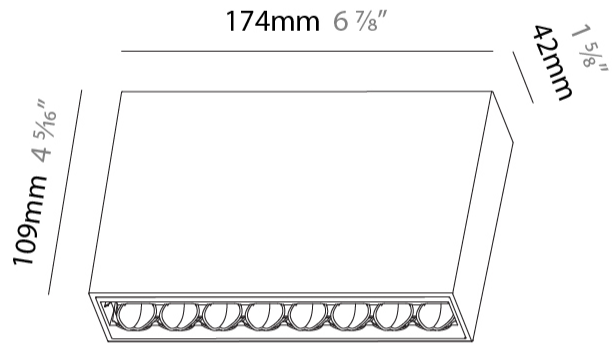

GENERAL

Series: Magiq Hollow Wallwash
Subseries: Magiq Hollow Wallwash
Brand: Prolicht
Division: Architectural
Mounting Type: Surface
Mounting Location: Ceiling
Subcategory: Wallwash

PHYSICAL

Shape: Rectangle
Length (mm): 174
Length (in): 6 ⁷/₈
Width (mm): 42
Width (in): 1 ⁵/₈
Height (mm): 109
Height (in): 4 ⁵/₁₆
Light Distribution: Direct
Fixture Finish: SSR / BKV / CWI / CRY / HAB / UFT / ITA / RUA / FTG / MYG / LOD / PUS / FRO / FUP / KIA / POP / BLS / SPG / MEY / GOH / GUM / CHC / COM / ABZ / JAG / OBR / MOS / ROR
Holder Finish: WHI / BLK
Fixture Material: Aluminum Die Cast

ELECTRICAL

Lamp Type: LED (Zhaga Standard)
Input Wattage (W): 19
Total Output Wattage (W): 17.3
Dimming: Tri-Mode (Non-Dimming and Phase Dimming (120Vac only) and 0-10V Dimming)
Driver Included: Yes
Driver Location: Integrated
Driver Type: Constant Current - Universal
Driver Class: Class 1
Input Voltage (V): 120 - 277
Constant Current (mA): 700mA

LED

Number of LEDs: 4
Color Temperature (°K): 2700 / 3000 / 3500 / 4000
Max. Delivered Lumen (lm): 1270 / 1270 / 1513 / 1544
Nominal Lumen (lm): 1492 / 1492 / 1778 / 1814
CRI: >90 CRI
Efficiency (%): 80
Lamp Life (hrs): 50000

OPTICAL

Adjustability: Fixed

RATINGS AND CERTIFICATIONS

Certified By: Certified for North American Standards
IP rating: IP20