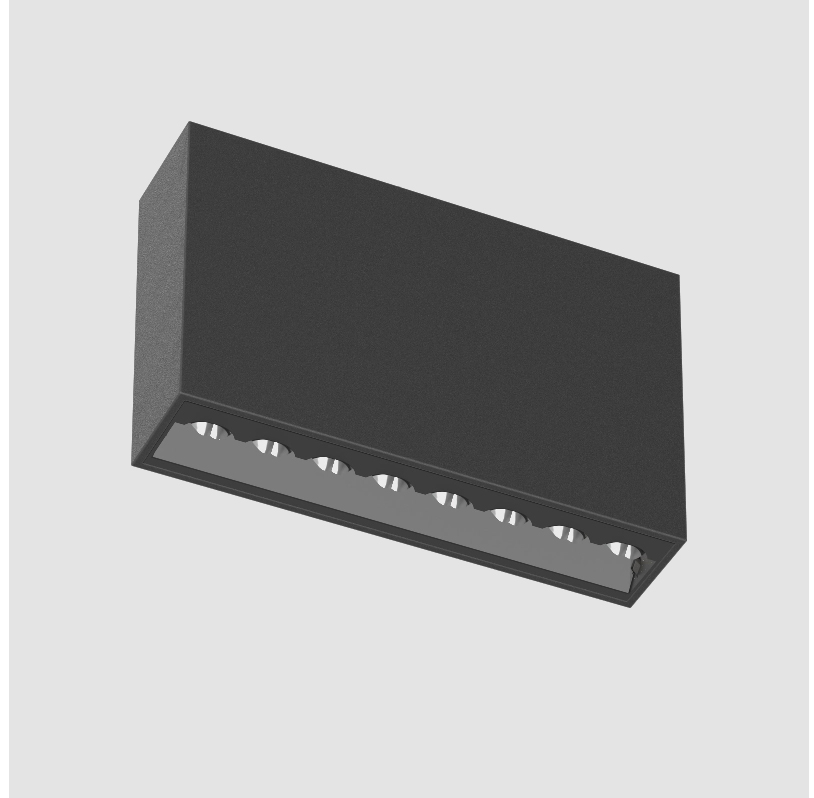

MAGIQ HOLLOW WALLWASH SURFACE

A3D187-

base number Color Finish Finishes
 Temperature Options (Diamond)

- To build a product code in our configurator select the specify button on the base model # product page
- To build a manual product code on this datasheet choose from the options listed below in blue font and add the suffix to the base model #

GENERAL

Series: Magiq Hollow Wallwash
 Subseries: Magiq Hollow Wallwash
 Brand: Prolicht
 Division: Architectural
 Mounting Type: Surface
 Mounting Location: Ceiling
 Subcategory: Wallwash

PHYSICAL

Shape: Rectangle
 Length (mm): 174
 Length (in): 6 ⁷/₈
 Width (mm): 42
 Width (in): 1 ⁵/₈
 Height (mm): 109
 Height (in): 4 ⁵/₁₆
 Light Distribution: Direct
 Fixture Finish: SSR / BKV / CWI / CRY / HAB / UFT / ITA / RUA / FTG / MYG / LOD / PUS / FRO / FUP / KIA / POP / BLS / SPG / MEY / GOH / GUM / CHC / COM / ABZ / JAG / OBR / MOS / ROR
 Holder Finish: WHI / BLK
 Fixture Material: Aluminum Die Cast

OPTICAL

Adjustability: Fixed

RATINGS AND CERTIFICATIONS

Certified By: Certified for North American Standards
 IP rating: IP20

MAGIQ HOLLOW WALLWASH SURFACE

A3D187-

PROJECT _____

TYPE _____

GENERAL

Series: Magiq Hollow Wallwash
 Subseries: Magiq Hollow Wallwash
 Brand: Prolicht
 Division: Architectural
 Mounting Type: Surface
 Mounting Location: Ceiling
 Subcategory: Wallwash

PHYSICAL

Shape: Rectangle
 Length (mm): 174
 Length (in): 6 ⁷/₈
 Width (mm): 42
 Width (in): 1 ⁵/₈
 Height (mm): 109
 Height (in): 4 ⁵/₁₆
 Light Distribution: Direct
 Fixture Finish: SSR / BKV / CWI / CRY / HAB / UFT / ITA / RUA / FTG / MYG / LOD / PUS / FRO / FUP / KIA / POP / BLS / SPG / MEY / GOH / GUM / CHC / COM / ABZ / JAG / OBR / MOS / ROR
 Holder Finish: WHI / BLK
 Accent Finish: SSR / BKV / CWI / CRY / HAB / LAG / UFT / ITA / RUA / RUR / MIC / FTG / MYG / TWT / LOD / PUS / FRO / FUP / KIA / POP / BLS / SPG / MEY / GOH / GUM / CHC / COM / ABZ / JAG
 Fixture Material: Aluminum Die Cast